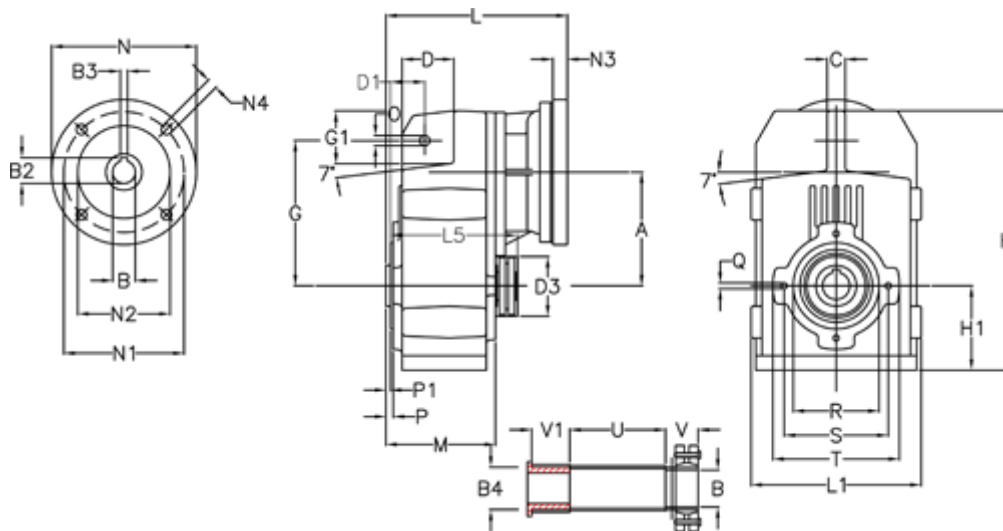

Article number: 295605116808925

Description: Shaft mounted gear  
A514QF55-1168-P71B5

## Measures

A = 211.30	D1 = 65.0	I5 = 222.0	P1 = 4.5	V = 62
B = 55	d3 = 120	M = 163.0	Q = M12x19	V1 = 50
B1 = 14	G = 278	N = 160	R = 180	
B2 = 16.3	G1 = 105.5	N1 = 130	S = 215	
B3 = 5	H = 479.0	N2 = 110	T = 250	
B4 = 55	H1 = 144.0	N4 = M8x16	Tightening torque Nm adapter bushing = 6.0	
C = 20	L = 339.5	O = 22	Tightening torque Nm shrink disc = 12.0	
D = 93.5	L1 = 273	P = 8.5	U = 91.0	